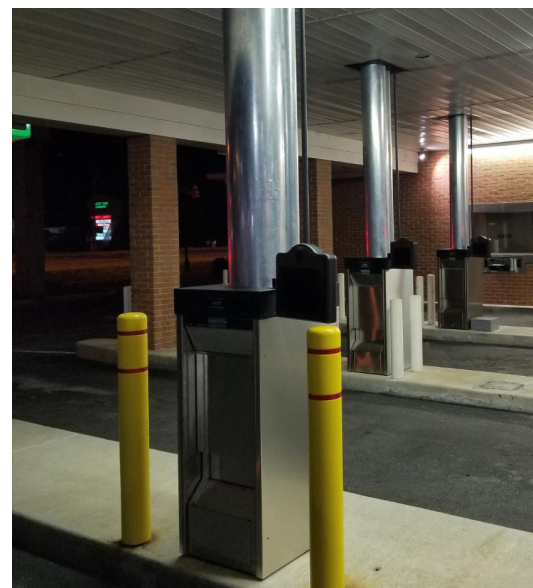

Manufacturer and provider of the latest in drive-up systems, cash management solutions, modular vaults, vault doors, night depositories, physical security containers, alarm systems, safe deposit boxes and surveillance equipment.

7775 Cooper Road | Cincinnati, OH 45242
Phone 513.874.3733

hamiltonsecuritysolutions.com